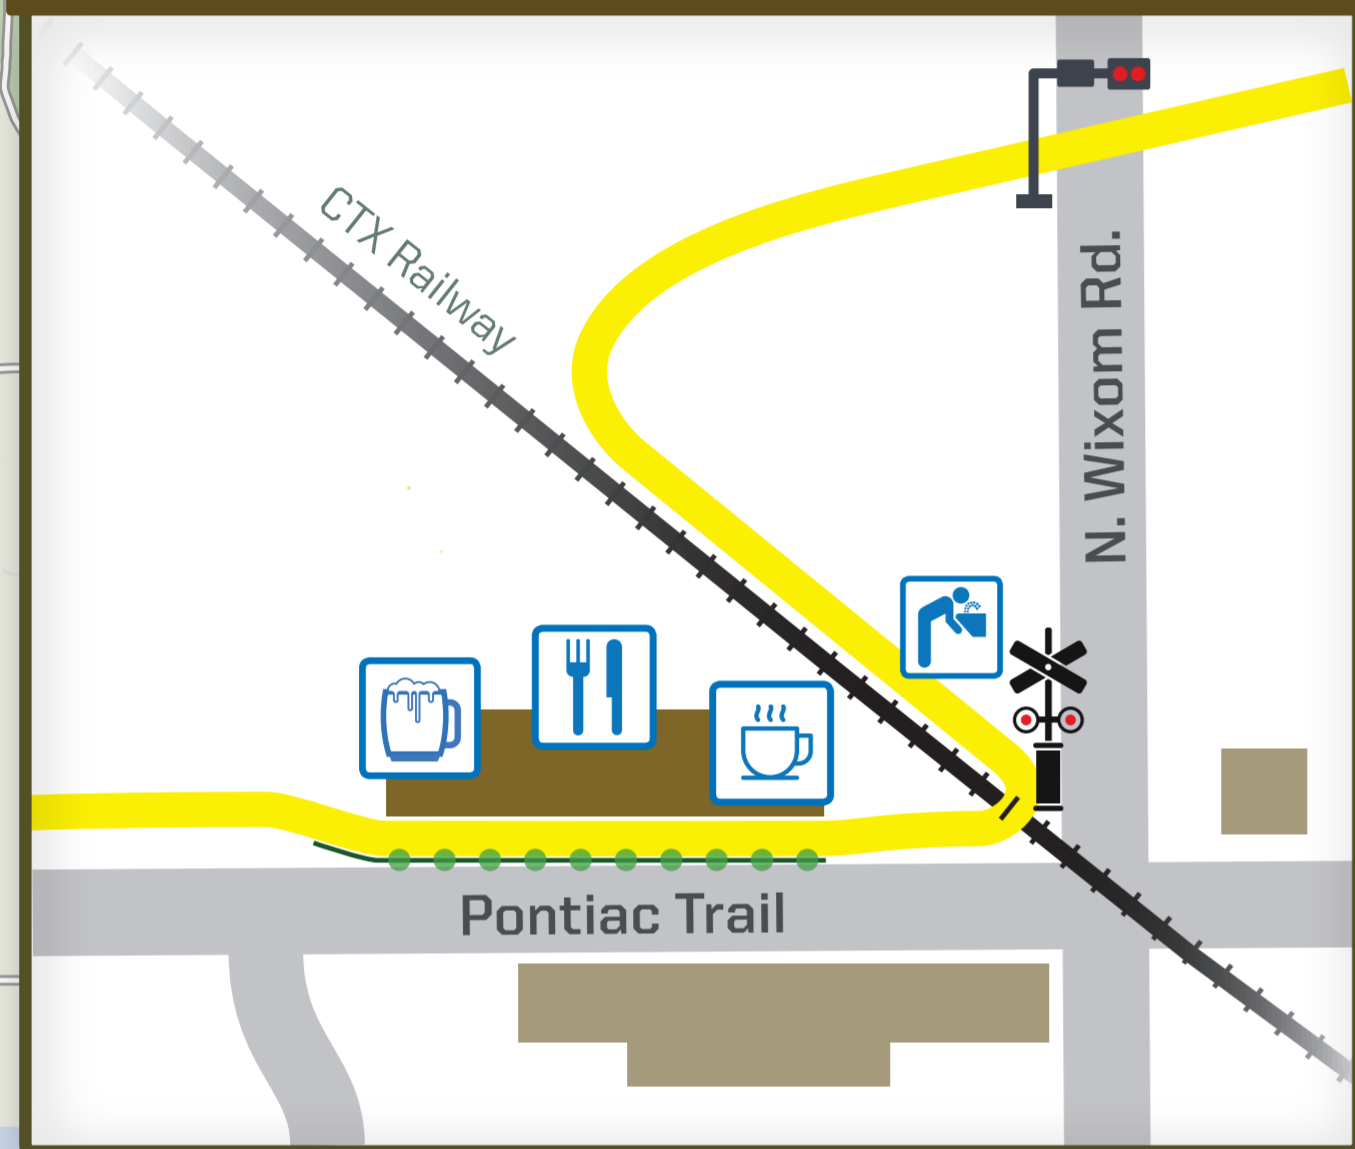

Michigan Air Line Trail GUIDE MAP

DOWNTOWN WIXOM ROUTE

TRAILHEAD

P **🍴** **On The Dunes**

TRAILHEAD

P **🍴** **ShearWater**

TRAILHEAD

P **🍴** **Walled Lake**

TRAILHEAD

P **🚻** **🚲** **🛠️** **Gunnar Mettala Park**

TRAILHEAD

P **📖** **🍴** **Downtown Wixom**

Michigan Air Line Trail

P Parking	🚰 Drinking Water
🚻 Restroom	🏍️ Mt. Biking Trails
H Hospital	🚲 Bike Shop
📖 Library	🍴 Food & Drink
🛠️ Bike Repair Station	

0 0.5 1 miles